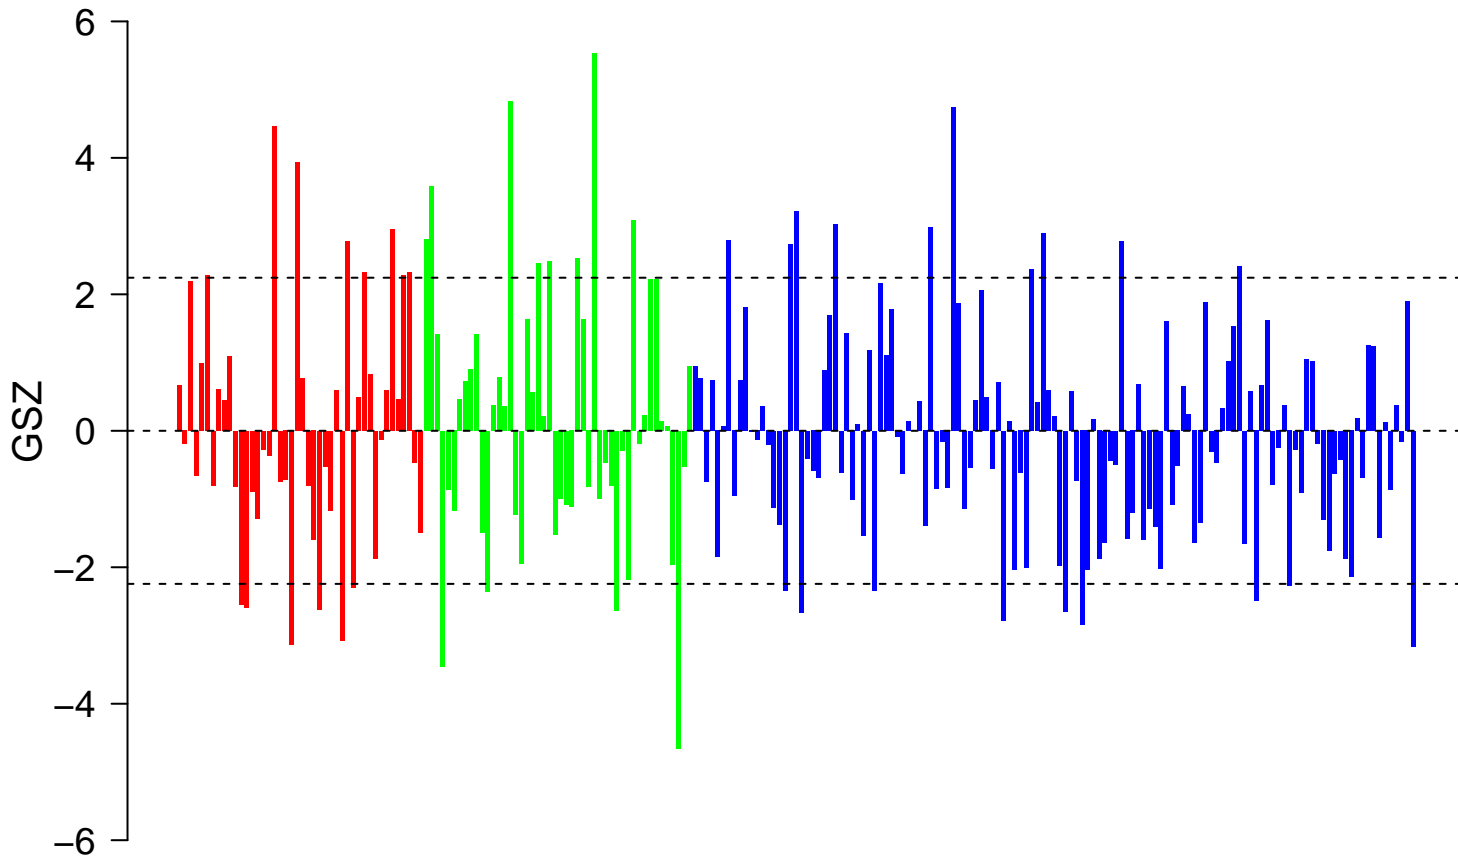

ACEVEDO_LIVER_CANCER_WITH_H3K9ME3_DN

ACEVEDO_LIVER_CANCER_WITH_H3K9ME3_DN

■ on
■ -
□ off

ACEVEDO_LIVER_CANCER_WITH_H3K9ME3_DN